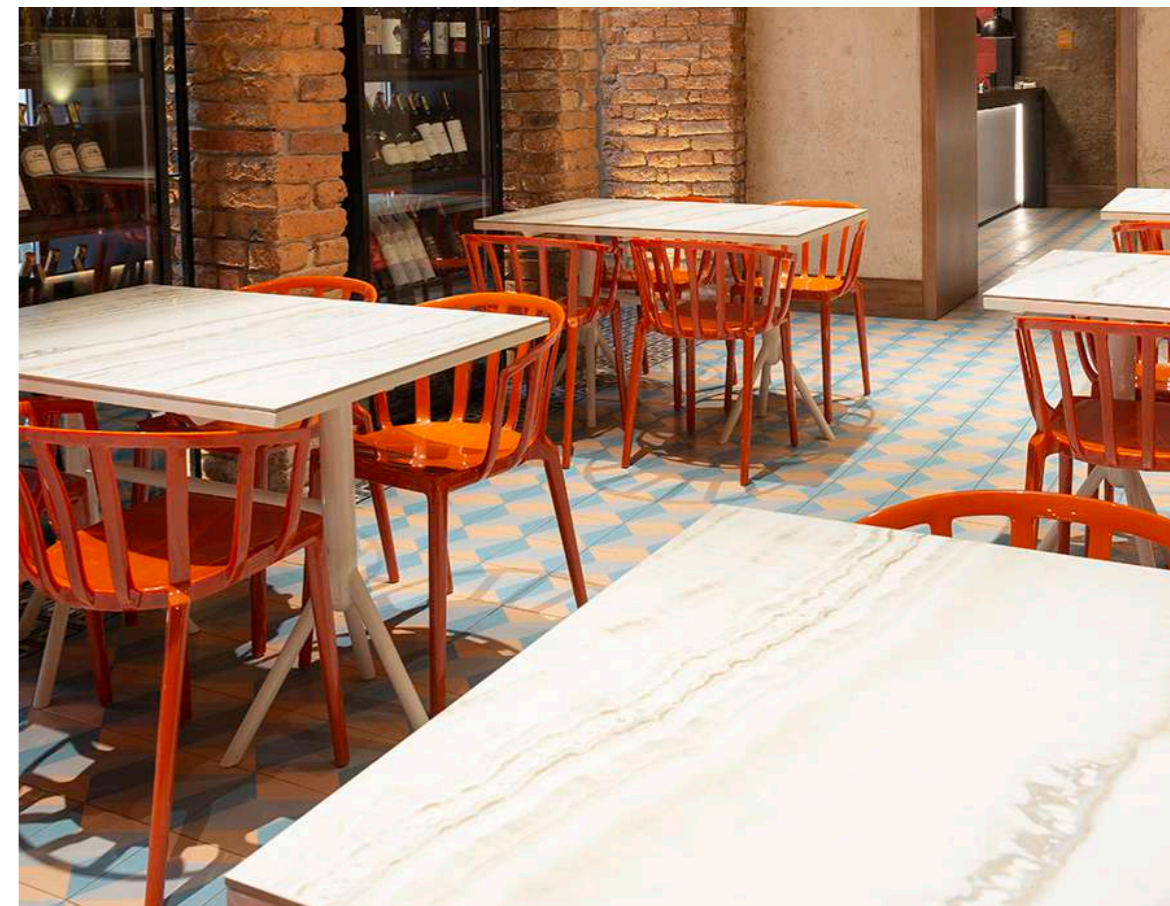

CASA FIRENZA

Customized environments with
Passarella products.