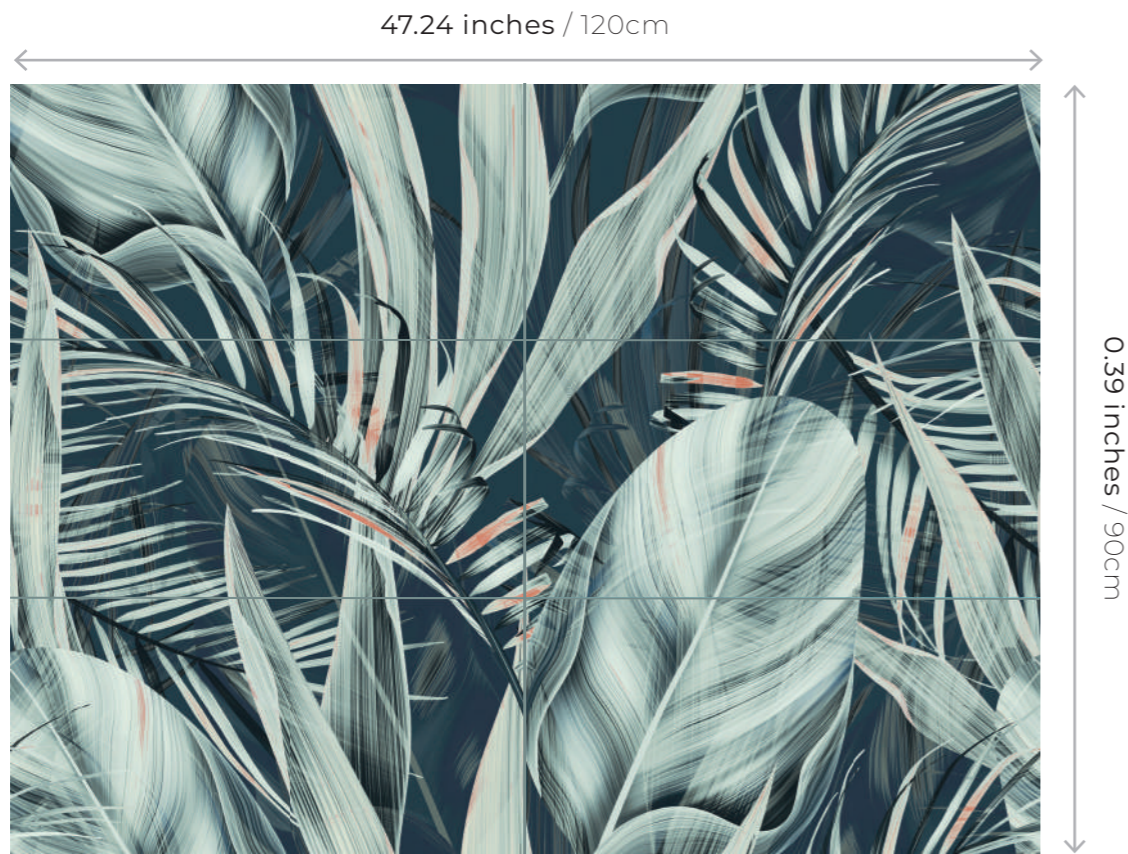

MURAL AMAZONÍA

PANEL SIZE 120cm x 90cm
Comprising 6 pieces of 30cm x 60cm each.

CHARACTERISTICS

MURAL PALM CONCEPT

PANEL SIZE 120cm x 120cm
Comprising 8 pieces of 30cm x 60cm each.

CHARACTERISTICS

MURAL GRAPHIC LEAVES