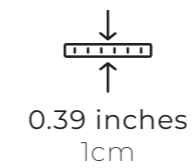

PANEL SIZE 120cm x 120cm
Comprising 8 pieces of 30cm x 60cm each.

CHARACTERISTICS

MURAL COTTON FLOWERS

PANEL SIZE 120cm x 120cm
Comprising 8 pieces of 30cm x 60cm each.

CHARACTERISTICS

MURAL SPRING FLOWERS

PANEL SIZE 120cm x 120cm
Comprising 8 pieces of 30cm x 60cm each.

CHARACTERISTICS

MURAL EUCALYPTUS

PANEL SIZE 120cm x 120cm
Comprising 8 pieces of 30cm x 60cm each.

CHARACTERISTICS

MURAL MULCH

PANEL SIZE 120cm x 120cm
Comprising 8 pieces of 30cm x 60cm each.

CHARACTERISTICS

HIDRÁULICO VINTAGE LEAVES

PANEL SIZE 15cm x 15cm
Comprising 8 pieces.

CHARACTERISTICS

0.31 inches
0.8cm

floor/wall
piso/pared

PEI (III)

HIDRÁULICO TROPIC LEAVES

PANEL SIZE 15cm x 15cm
Comprising 8 pieces.

CHARACTERISTICS

0.31 inches
0.8cm

floor/wall
piso/pared

PEI (III)

PRODUCTS CUSTOMIZATION

Your design in ceramic or porcelain tiles
at Passarella.

Your design in ceramic
or porcelain tiles with
Passarella.