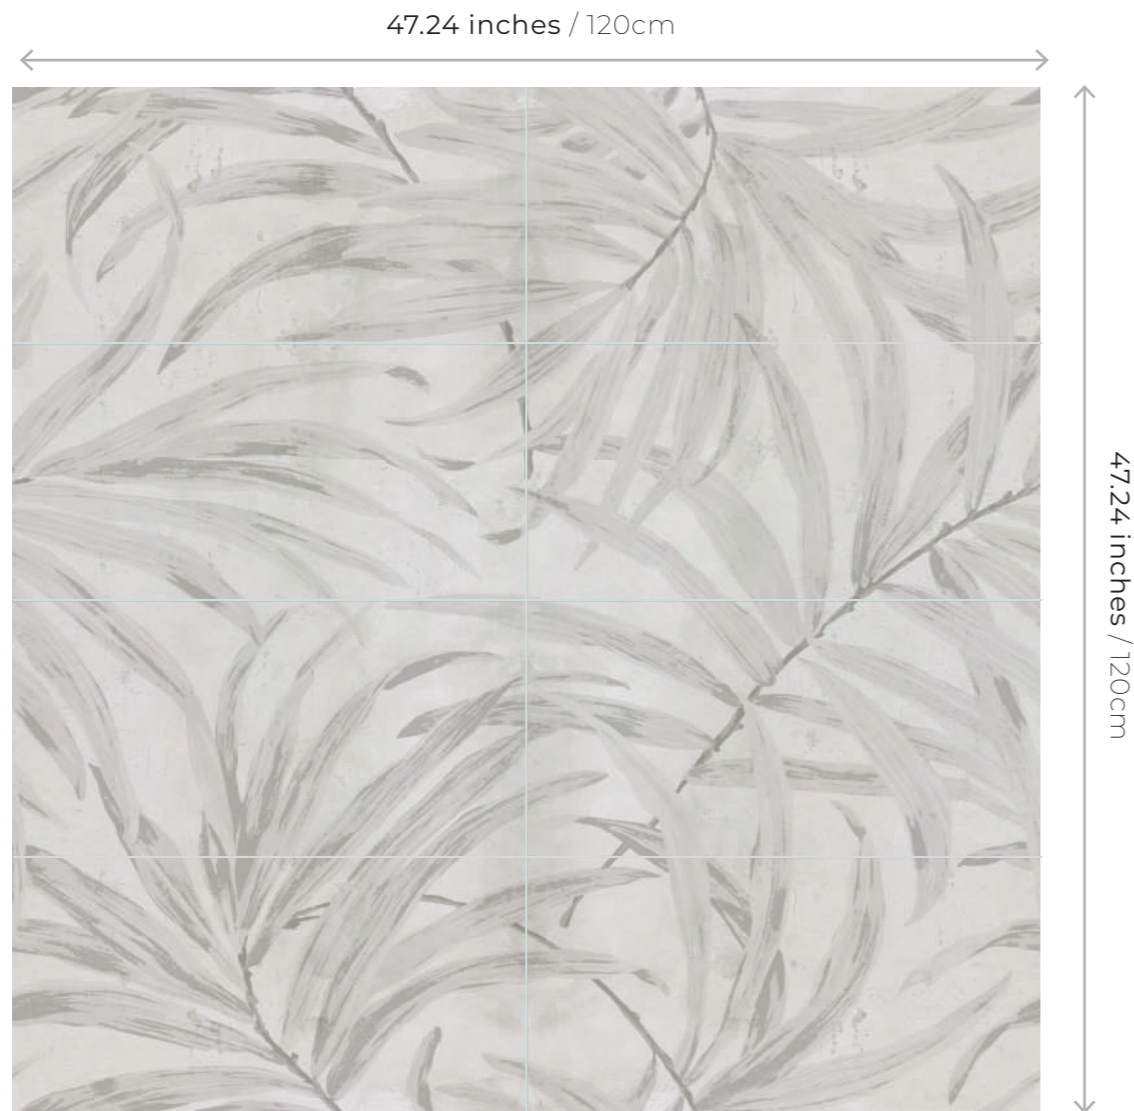

MURAL GREY LEAVES

PANEL SIZE 120cm x 120cm
Comprising 8 pieces of 30cm x 60cm each.

CHARACTERISTICS