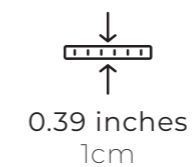

PANEL SIZE 120cm x 120cm
Comprising 8 pieces of 30cm x 60cm each.

CHARACTERISTICS

0.39 inches
1cm

floor/wall
piso/pared

PEI (III)

MURAL SAVAGE

PANEL SIZE 120cm x 60cm
Comprising 4 pieces of 30cm x 60cm each.

CHARACTERISTICS

0.39 inches
1cm

floor/wall
piso/pared

PEI (III)

MURAL GREY LEAVES

PANEL SIZE 120cm x 120cm
Comprising 8 pieces of 30cm x 60cm each.

CHARACTERISTICS

MURAL JUNGLE

PANEL SIZE 120cm x 120cm
Comprising 8 pieces of 30cm x 60cm each.

CHARACTERISTICS

MURAL COTTON FLOWERS

PANEL SIZE 120cm x 120cm
Comprising 8 pieces of 30cm x 60cm each.

CHARACTERISTICS

MURAL SPRING FLOWERS

PANEL SIZE 120cm x 120cm
Comprising 8 pieces of 30cm x 60cm each.

CHARACTERISTICS

MURAL EUCALYPTUS

PANEL SIZE 120cm x 120cm
Comprising 8 pieces of 30cm x 60cm each.

CHARACTERISTICS

MURAL MULCH

PANEL SIZE 120cm x 120cm
Comprising 8 pieces of 30cm x 60cm each.