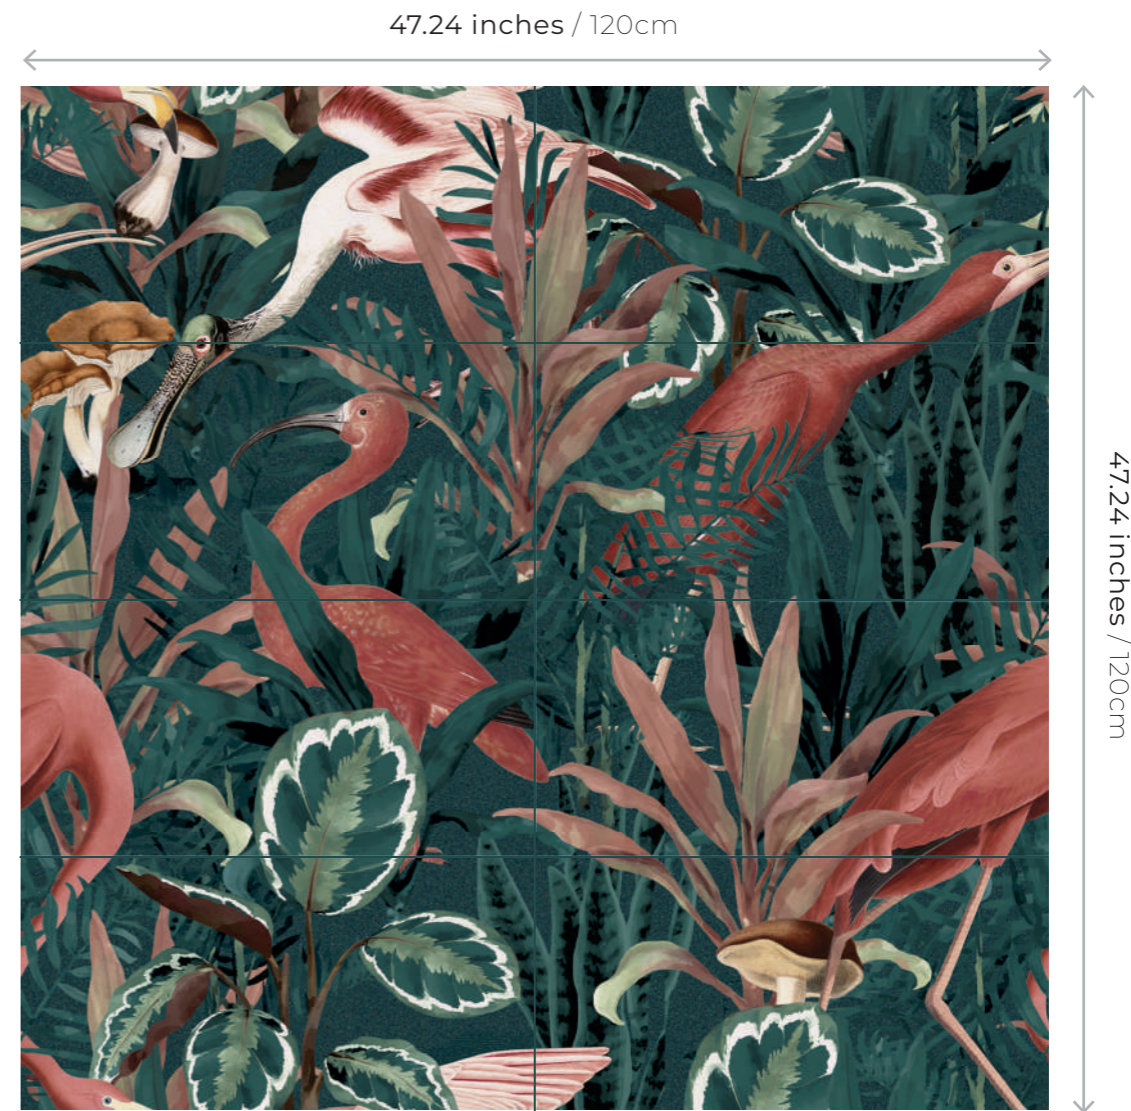

CHARACTERISTICS

0.39 inches
1cm

floor/wall
piso/pared

PEI (III)

MURAL GREY LEAVES

PANEL SIZE 120cm x 120cm
Comprising 8 pieces of 30cm x 60cm each.

CHARACTERISTICS

MURAL JUNGLE

PANEL SIZE 120cm x 120cm
Comprising 8 pieces of 30cm x 60cm each.

CHARACTERISTICS

MURAL COTTON FLOWERS

PANEL SIZE 120cm x 120cm
Comprising 8 pieces of 30cm x 60cm each.

CHARACTERISTICS

MURAL SPRING FLOWERS