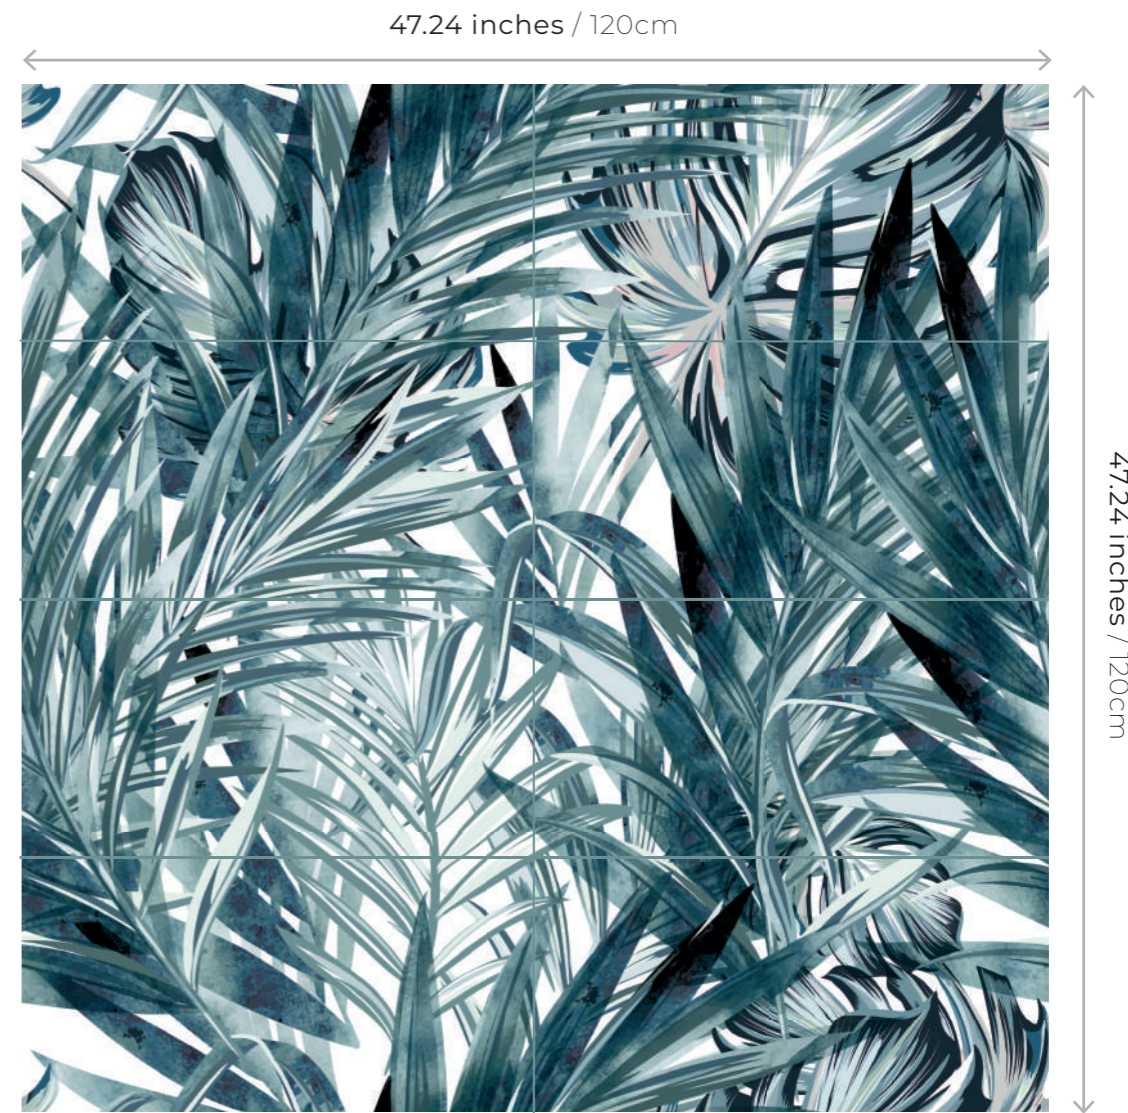

MURAL AMAZONÍA

PANEL SIZE 120cm x 90cm
Comprising 6 pieces of 30cm x 60cm each.

CHARACTERISTICS

MURAL PALM CONCEPT

PANEL SIZE 120cm x 120cm
Comprising 8 pieces of 30cm x 60cm each.

CHARACTERISTICS

MURAL GRAPHIC LEAVES