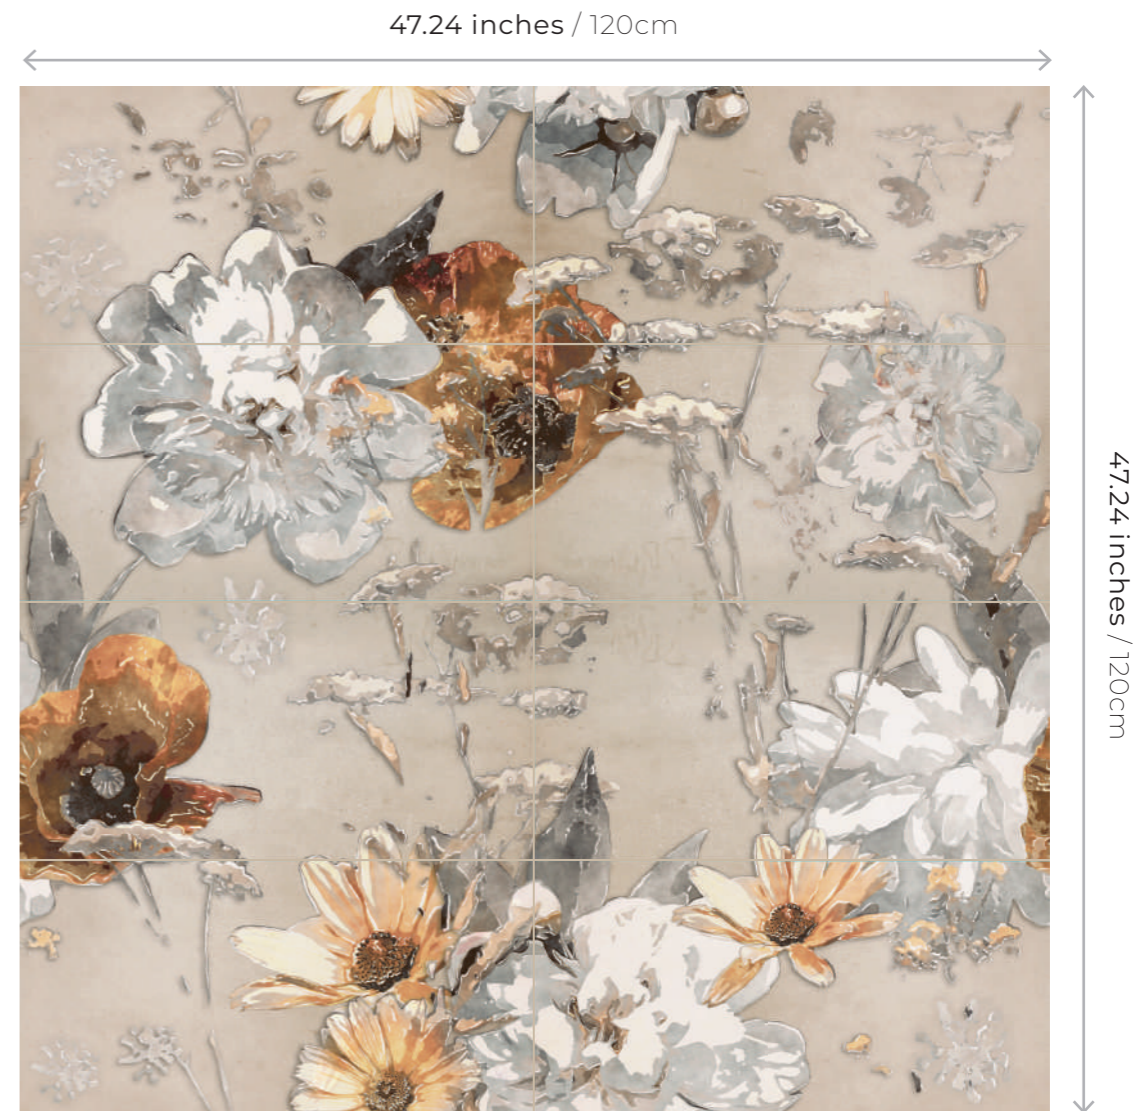

PANEL SIZE 120cm x 120cm
Comprising 8 pieces of 30cm x 60cm each.

CHARACTERISTICS

MURAL COTTON FLOWERS

PANEL SIZE 120cm x 120cm
Comprising 8 pieces of 30cm x 60cm each.

CHARACTERISTICS

MURAL SPRING FLOWERS