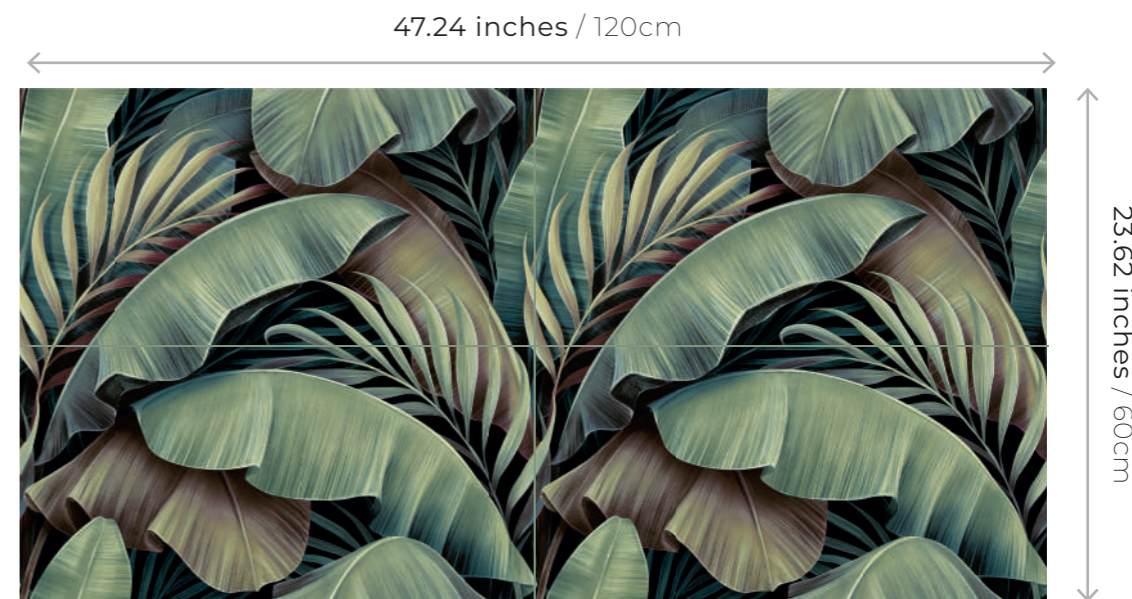

MURAL SAVAGE

PANEL SIZE 120cm x 60cm
Comprising 4 pieces of 30cm x 60cm each.

CHARACTERISTICS

0.39 inches
1cm

floor/wall
piso/pared

PEI (III)