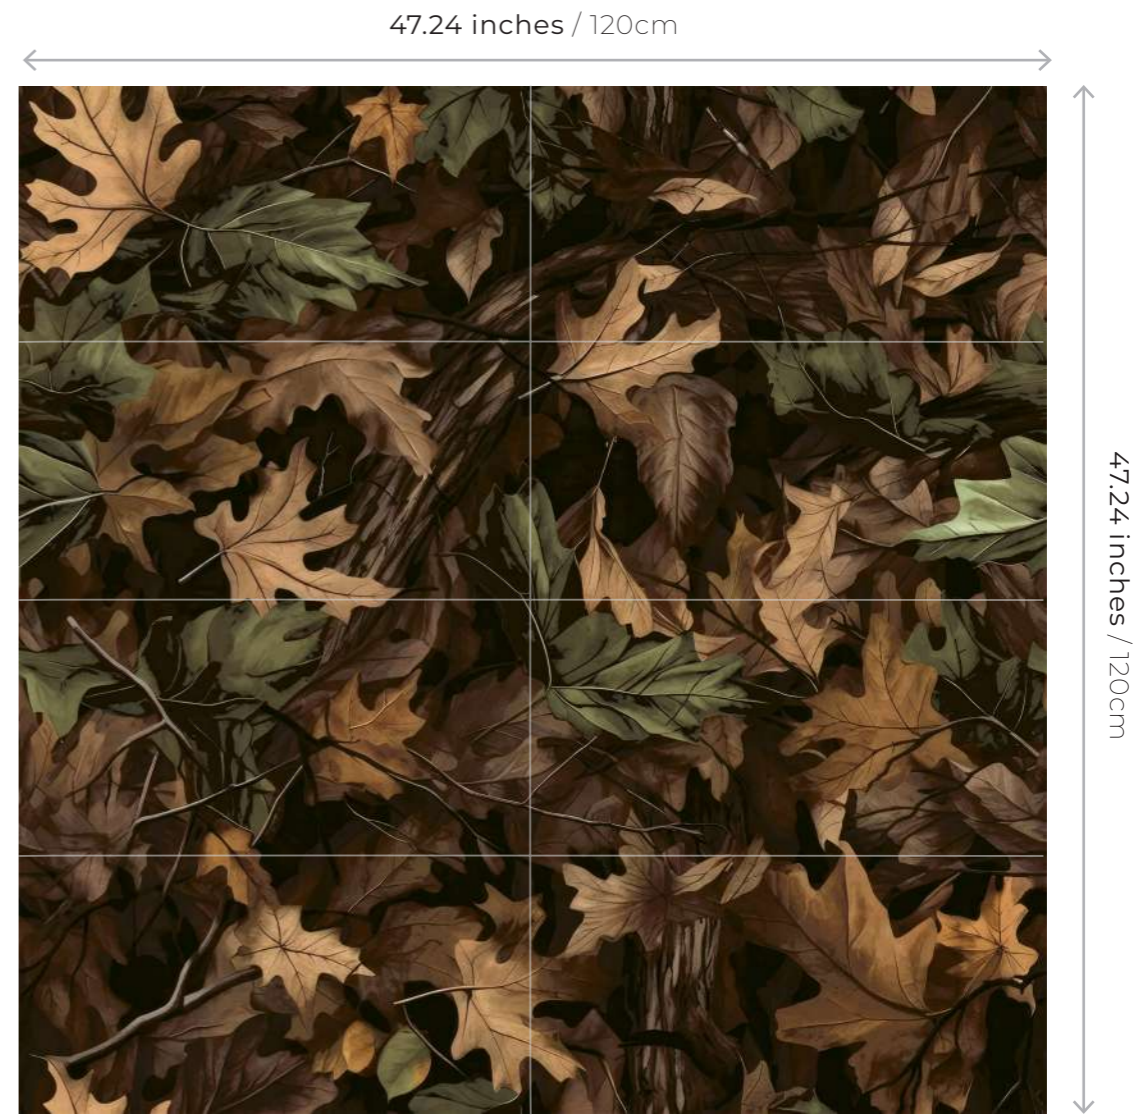

PANEL SIZE 120cm x 120cm
Comprising 8 pieces of 30cm x 60cm each.

CHARACTERISTICS

MURAL EUCALYPTUS

PANEL SIZE 120cm x 120cm
Comprising 8 pieces of 30cm x 60cm each.

CHARACTERISTICS

MURAL MULCH

PANEL SIZE 120cm x 120cm
Comprising 8 pieces of 30cm x 60cm each.