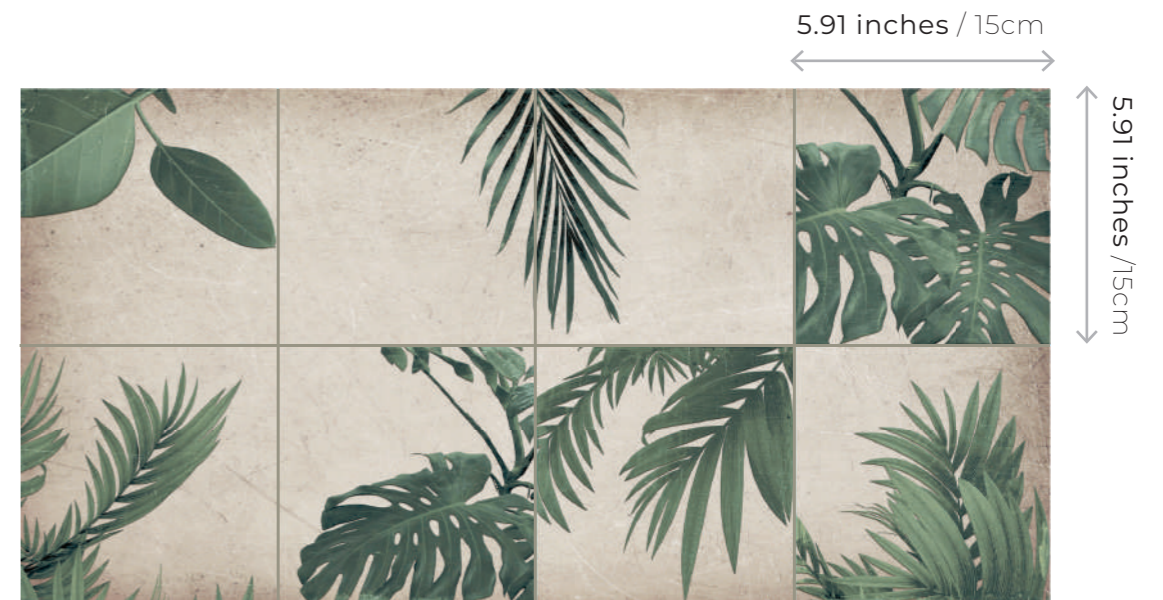

CHARACTERISTICS

HIDRÁULICO VINTAGE LEAVES

PANEL SIZE 15cm x 15cm
Comprising 8 pieces.

CHARACTERISTICS

0.31 inches
0.8cm

floor/wall
piso/pared

PEI (III)

HIDRÁULICO TROPIC LEAVES