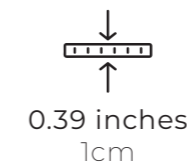

MURAL AMAZONÍA

PANEL SIZE 120cm x 90cm
Comprising 6 pieces of 30cm x 60cm each.

CHARACTERISTICS

MURAL PALM CONCEPT

PANEL SIZE 120cm x 120cm
Comprising 8 pieces of 30cm x 60cm each.

CHARACTERISTICS

MURAL GRAPHIC LEAVES

PANEL SIZE 120cm x 120cm
Comprising 8 pieces of 30cm x 60cm each.

CHARACTERISTICS

0.39 inches
1cm

floor/wall
piso/pared

PEI (III)

MURAL SAVAGE

PANEL SIZE 120cm x 60cm
Comprising 4 pieces of 30cm x 60cm each.