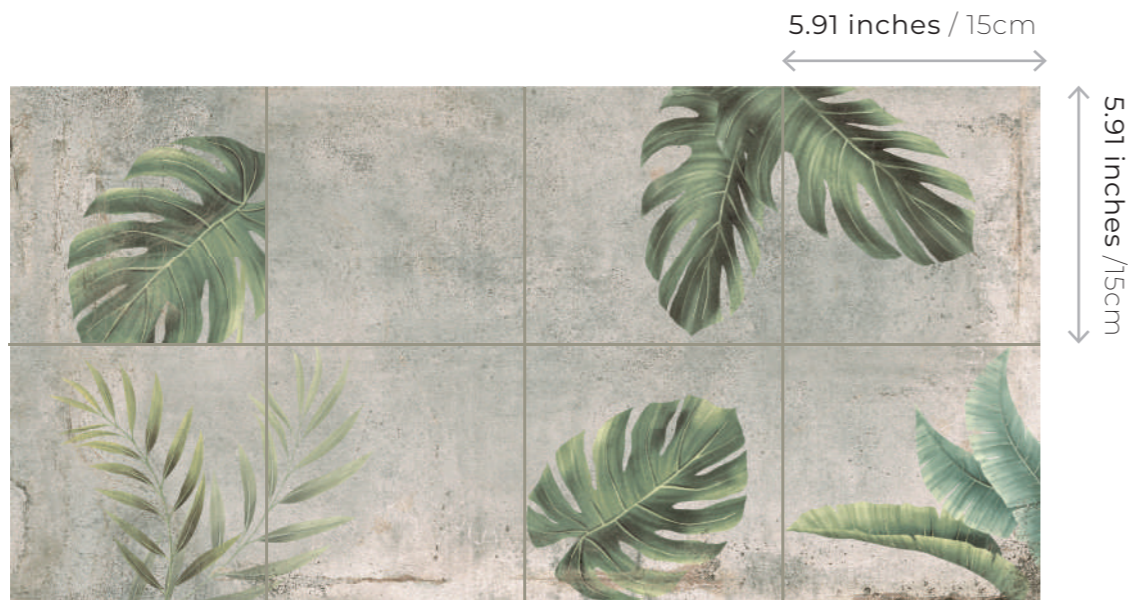

HIDRÁULICO VINTAGE LEAVES

PANEL SIZE 15cm x 15cm
Comprising 8 pieces.

CHARACTERISTICS

0.31 inches
0.8cm

floor/wall
piso/pared

PEI (III)